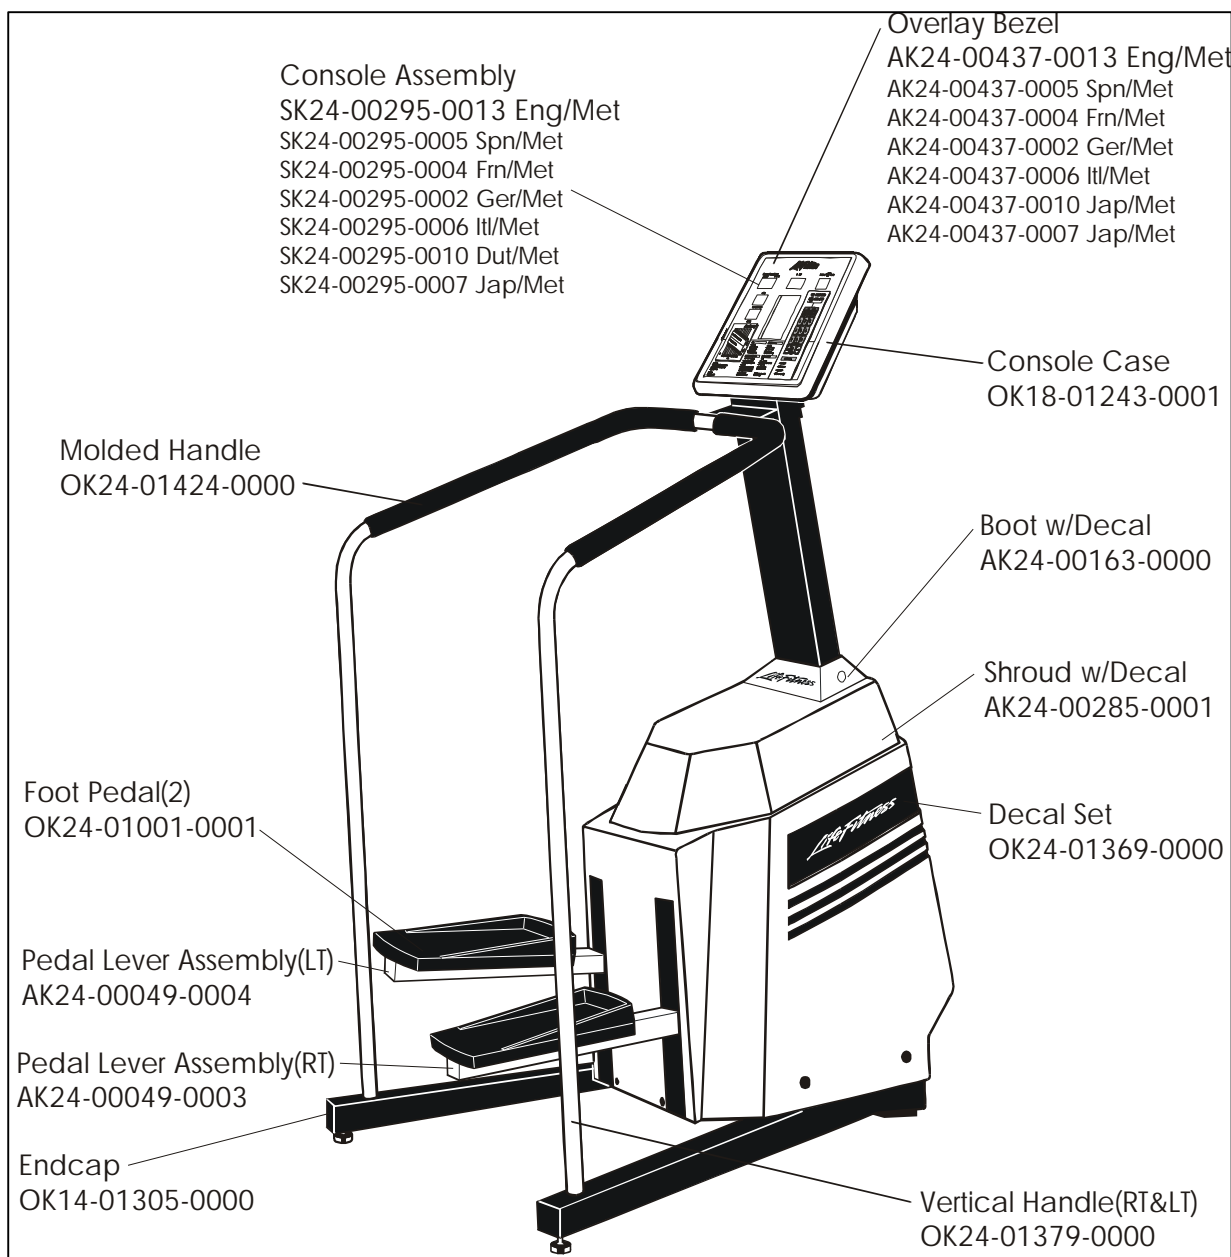

LS-8500
STAIRCLIMBERS

GK24-00026-XXXX
SN 933471-Up

LS-8500
STAIRCLIMBERS

GK24-00026-XXXX
SN 933471-Up

LS-8500
STAIRCLIMBERS

GK24-00026-XXXX
SN 933471-Up